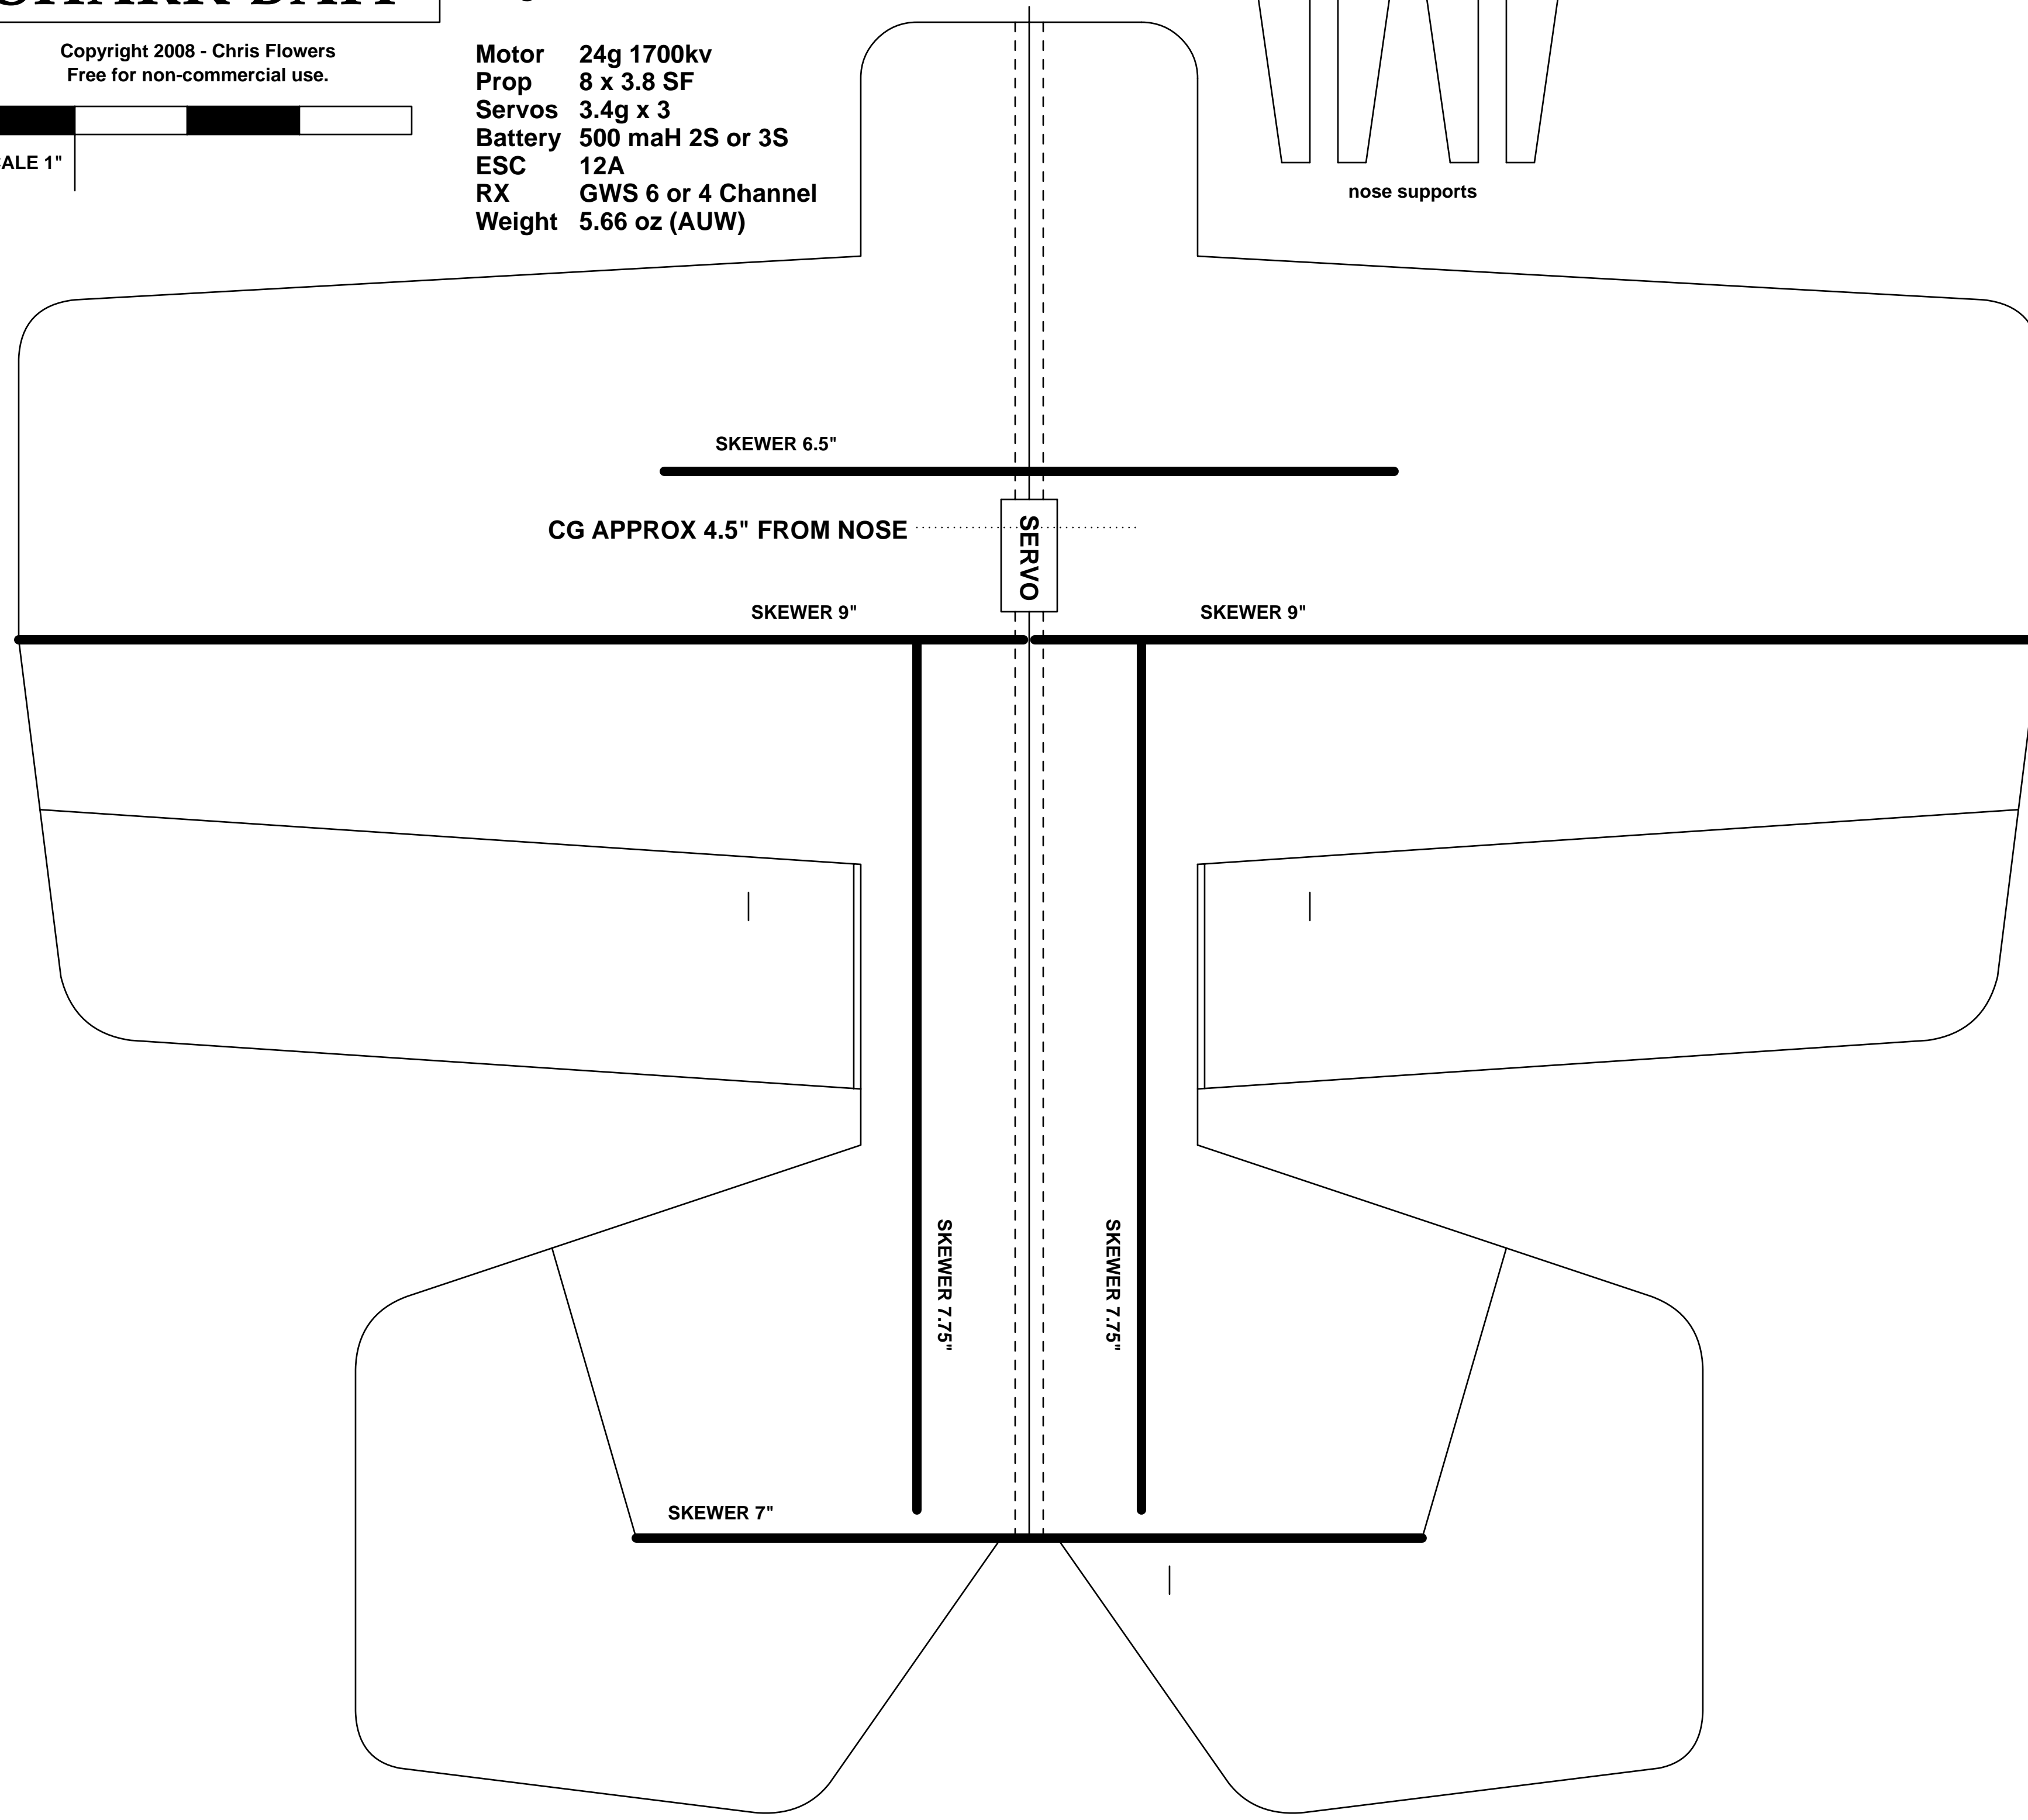

# SHARK BAIT

Copyright 2008 - Chris Flowers  
Free for non-commercial use.

Wingspan 18"  
Length 16.5"

Motor 24g 1700kv  
Prop 8 x 3.8 SF  
Servos 3.4g x 3  
Battery 500 mAh 2S or 3S  
ESC 12A  
RX GWS 6 or 4 Channel  
Weight 5.66 oz (AUW)

SCALE 1"

nose supports

Cut slot down center to hole at elevator