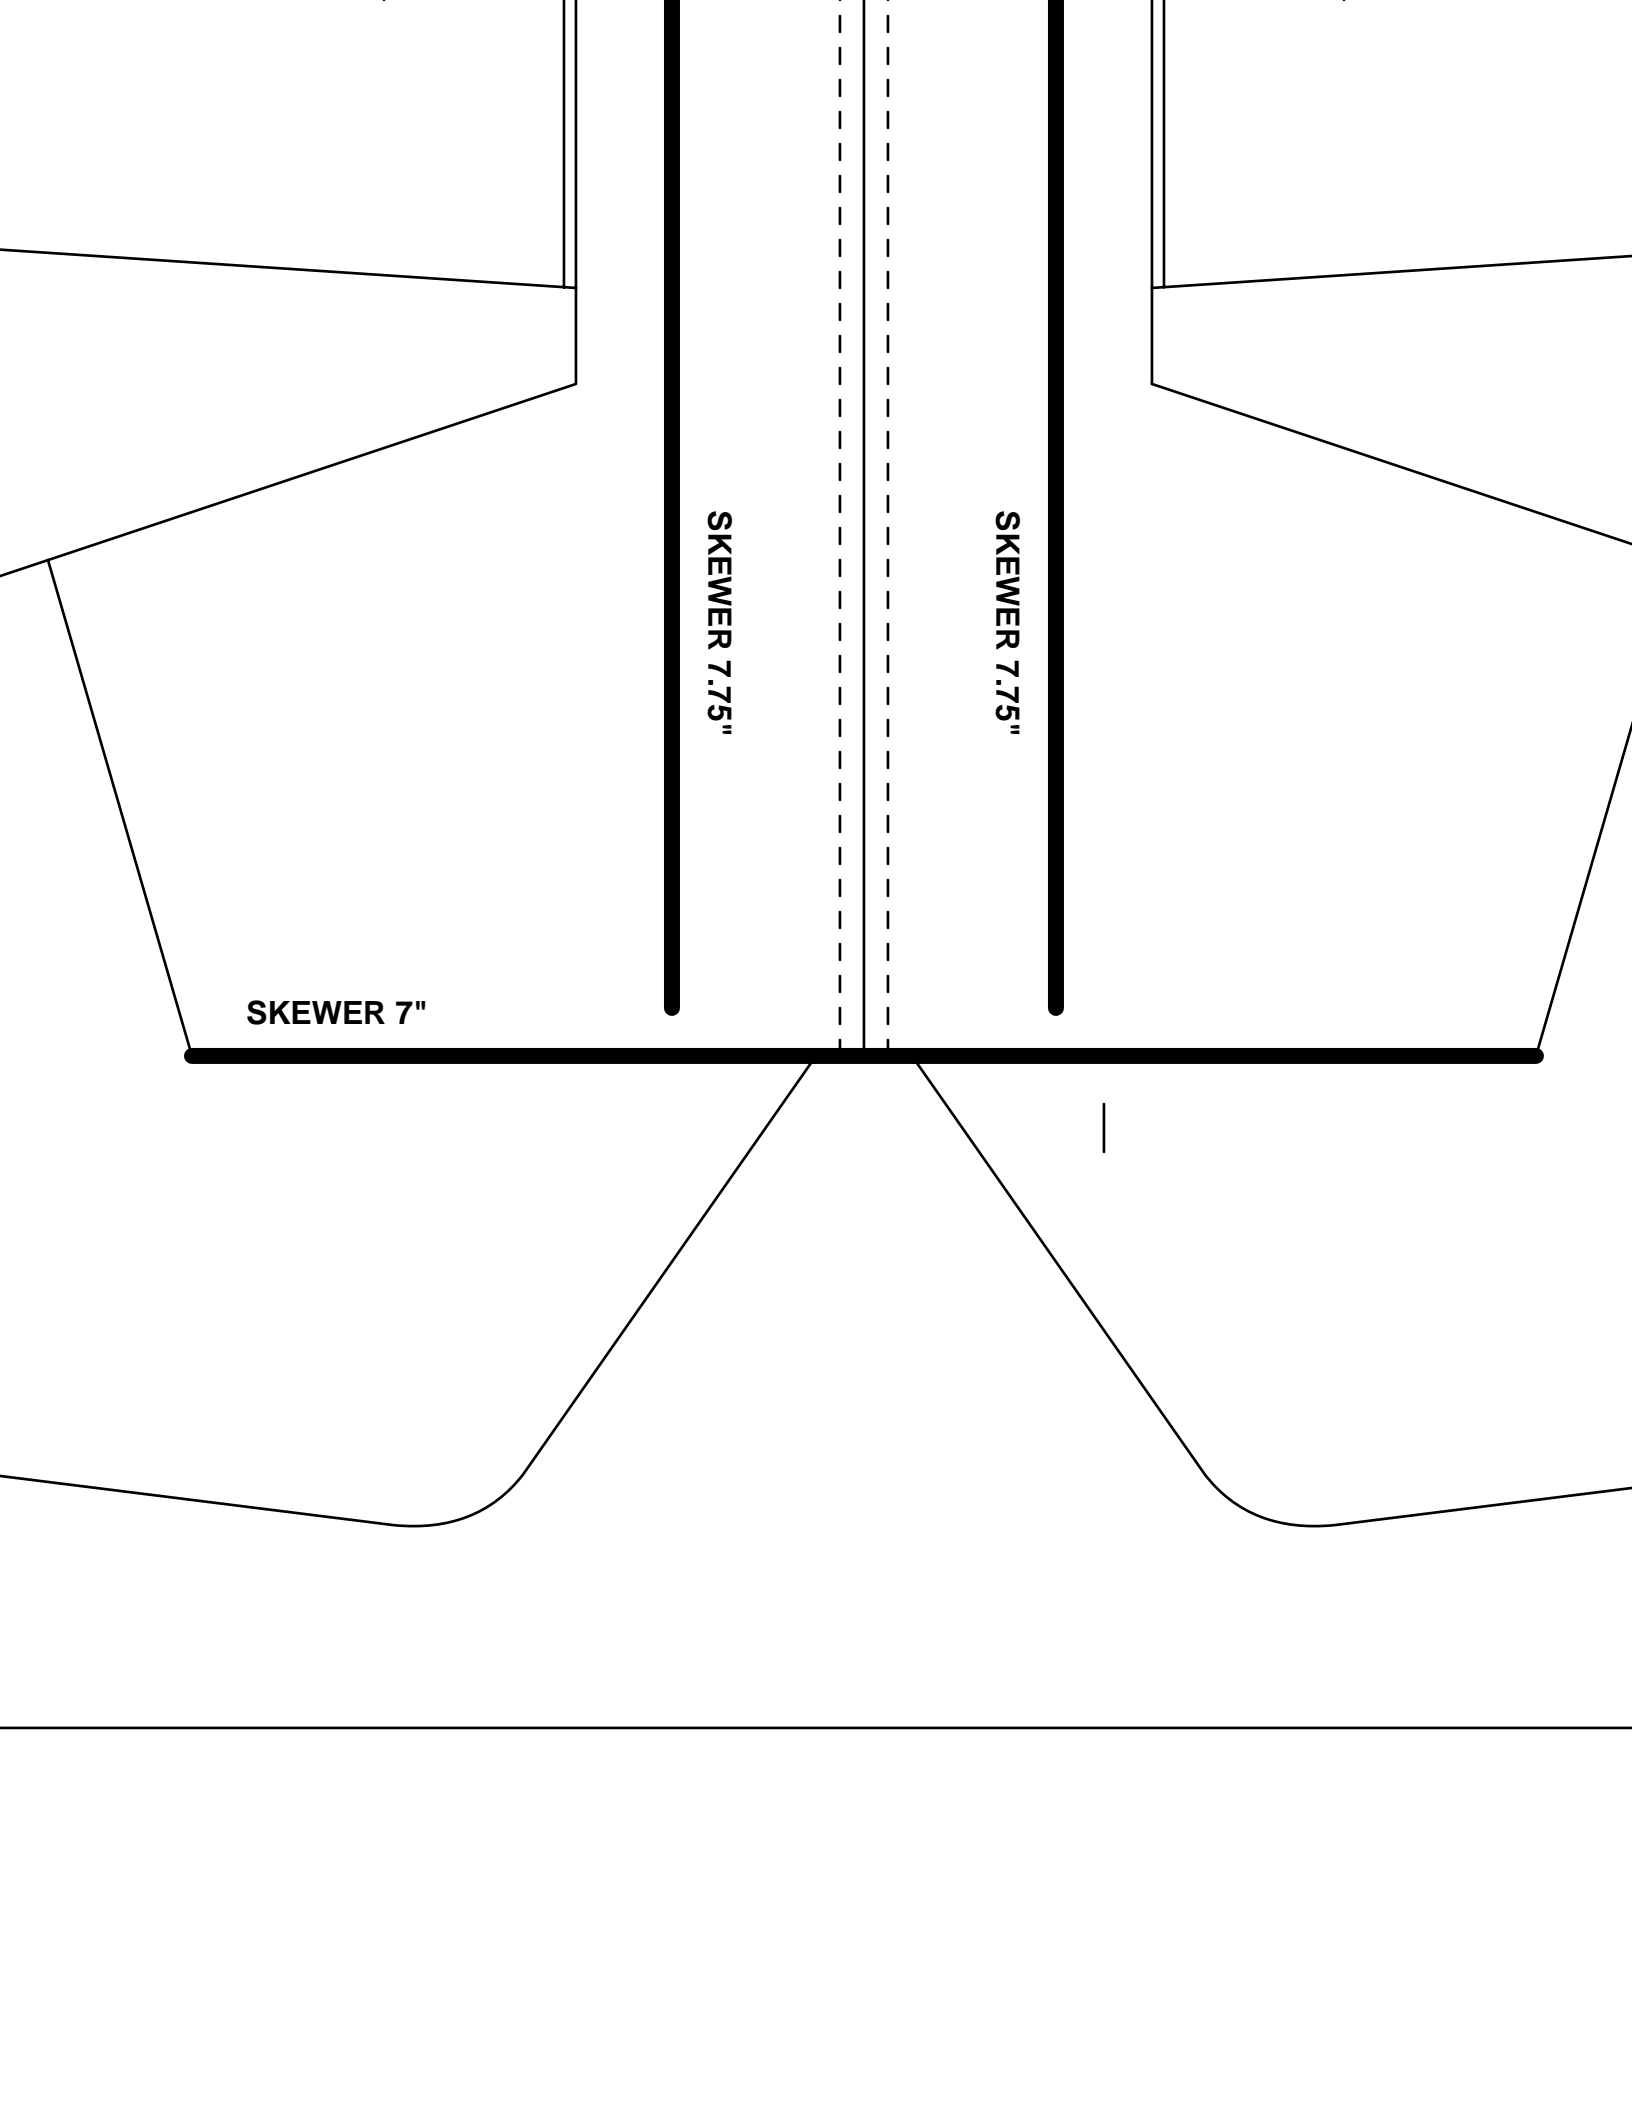

SHARK BAIT

Copyright 2008 - Chris Flowers
Free for non-commercial use.

Wing
Length

Motor
Prop
Servo
Battery
ESC
RX
Weight

span 18"
length 16.5"

or 24g 1700kv
o 8 x 3.8 SF
vos 3.4g x 3
ery 500 maH 2S or 3S
12A
GWS 6 or 4 Channel
ght 5.66 oz (AUW)

nose supports

SKEWER 6.5"

CG APPROX 4.5" FROM NOSE

SERVO

SKEWER 9"

SKEWER 9"

Cut slot down center to hole at elevator

MOUNT STICK

BATTERY SLOT

28" x 18" Border

> 10"

**RUDDER / ELEVATOR
SERVOS**

—